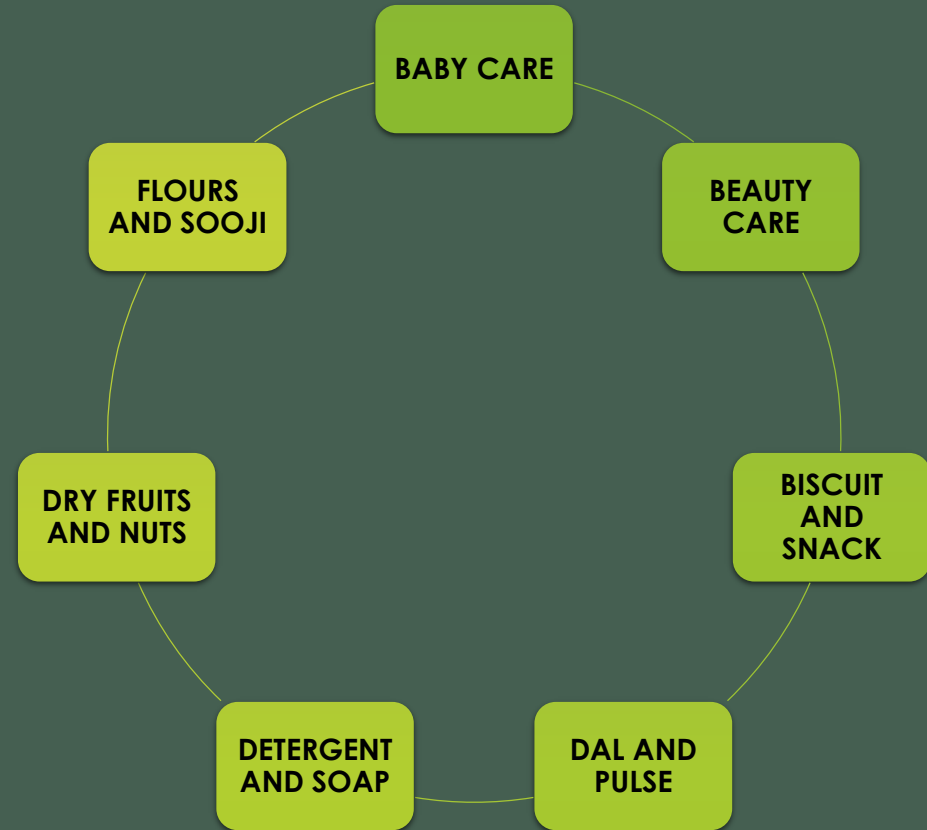

IN TIME OF TEST,  
FAMILY IS BEST

# ALL CATEGORIES

# DETERGENT AND SOAP

PRODUCTS	QUANTITY	MRP
Himalaya Cucumber & Coconut Soap	75gm	29
Himalaya Pure Hands Tulsi Soap	75gm	33
Margo	100gm	29
Hamam	100gm	30
Medimix	125gm	38
Vivel Aloe Vera	100gm	24
Chandrika	75gm	25
Mysore Sandal	75gm	36
Rexona	100gm	25
Lux international	125gm	53
Lux	100gm	22
Dettol Intense cool	75gm	29
Dettol Skincare	125gm	48